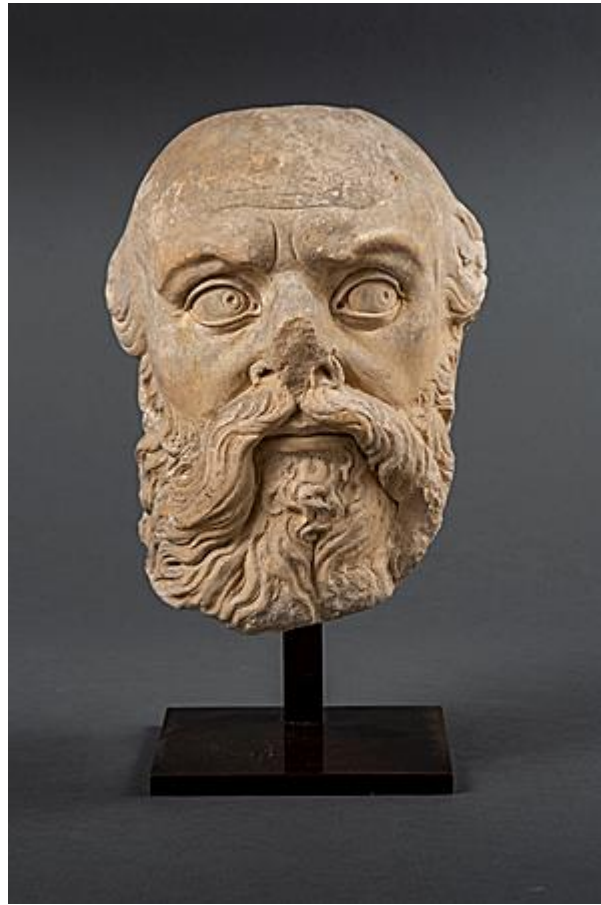

SISMANN

**HEAD OF A MAN LIMESTONE ÎLE-DE-FRANCE MID-16TH CENTURY**

HEAD OF A MAN

Limestone

Île-de-France

Mid-16th century

H. 25, 5 cm

Provenance : Former Jacqueline collection ; Former Bresset collection