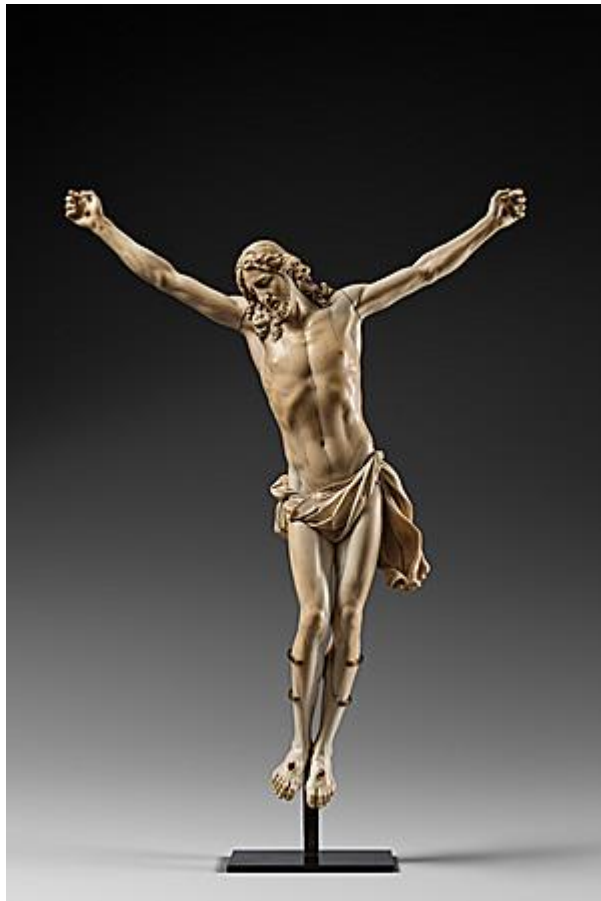

SISMANN

CHRIST
CHRIST

Ivory

France

Second half of the 17th century

H. 49.5 cm

LITERATURE AND FILE ON REQUEST